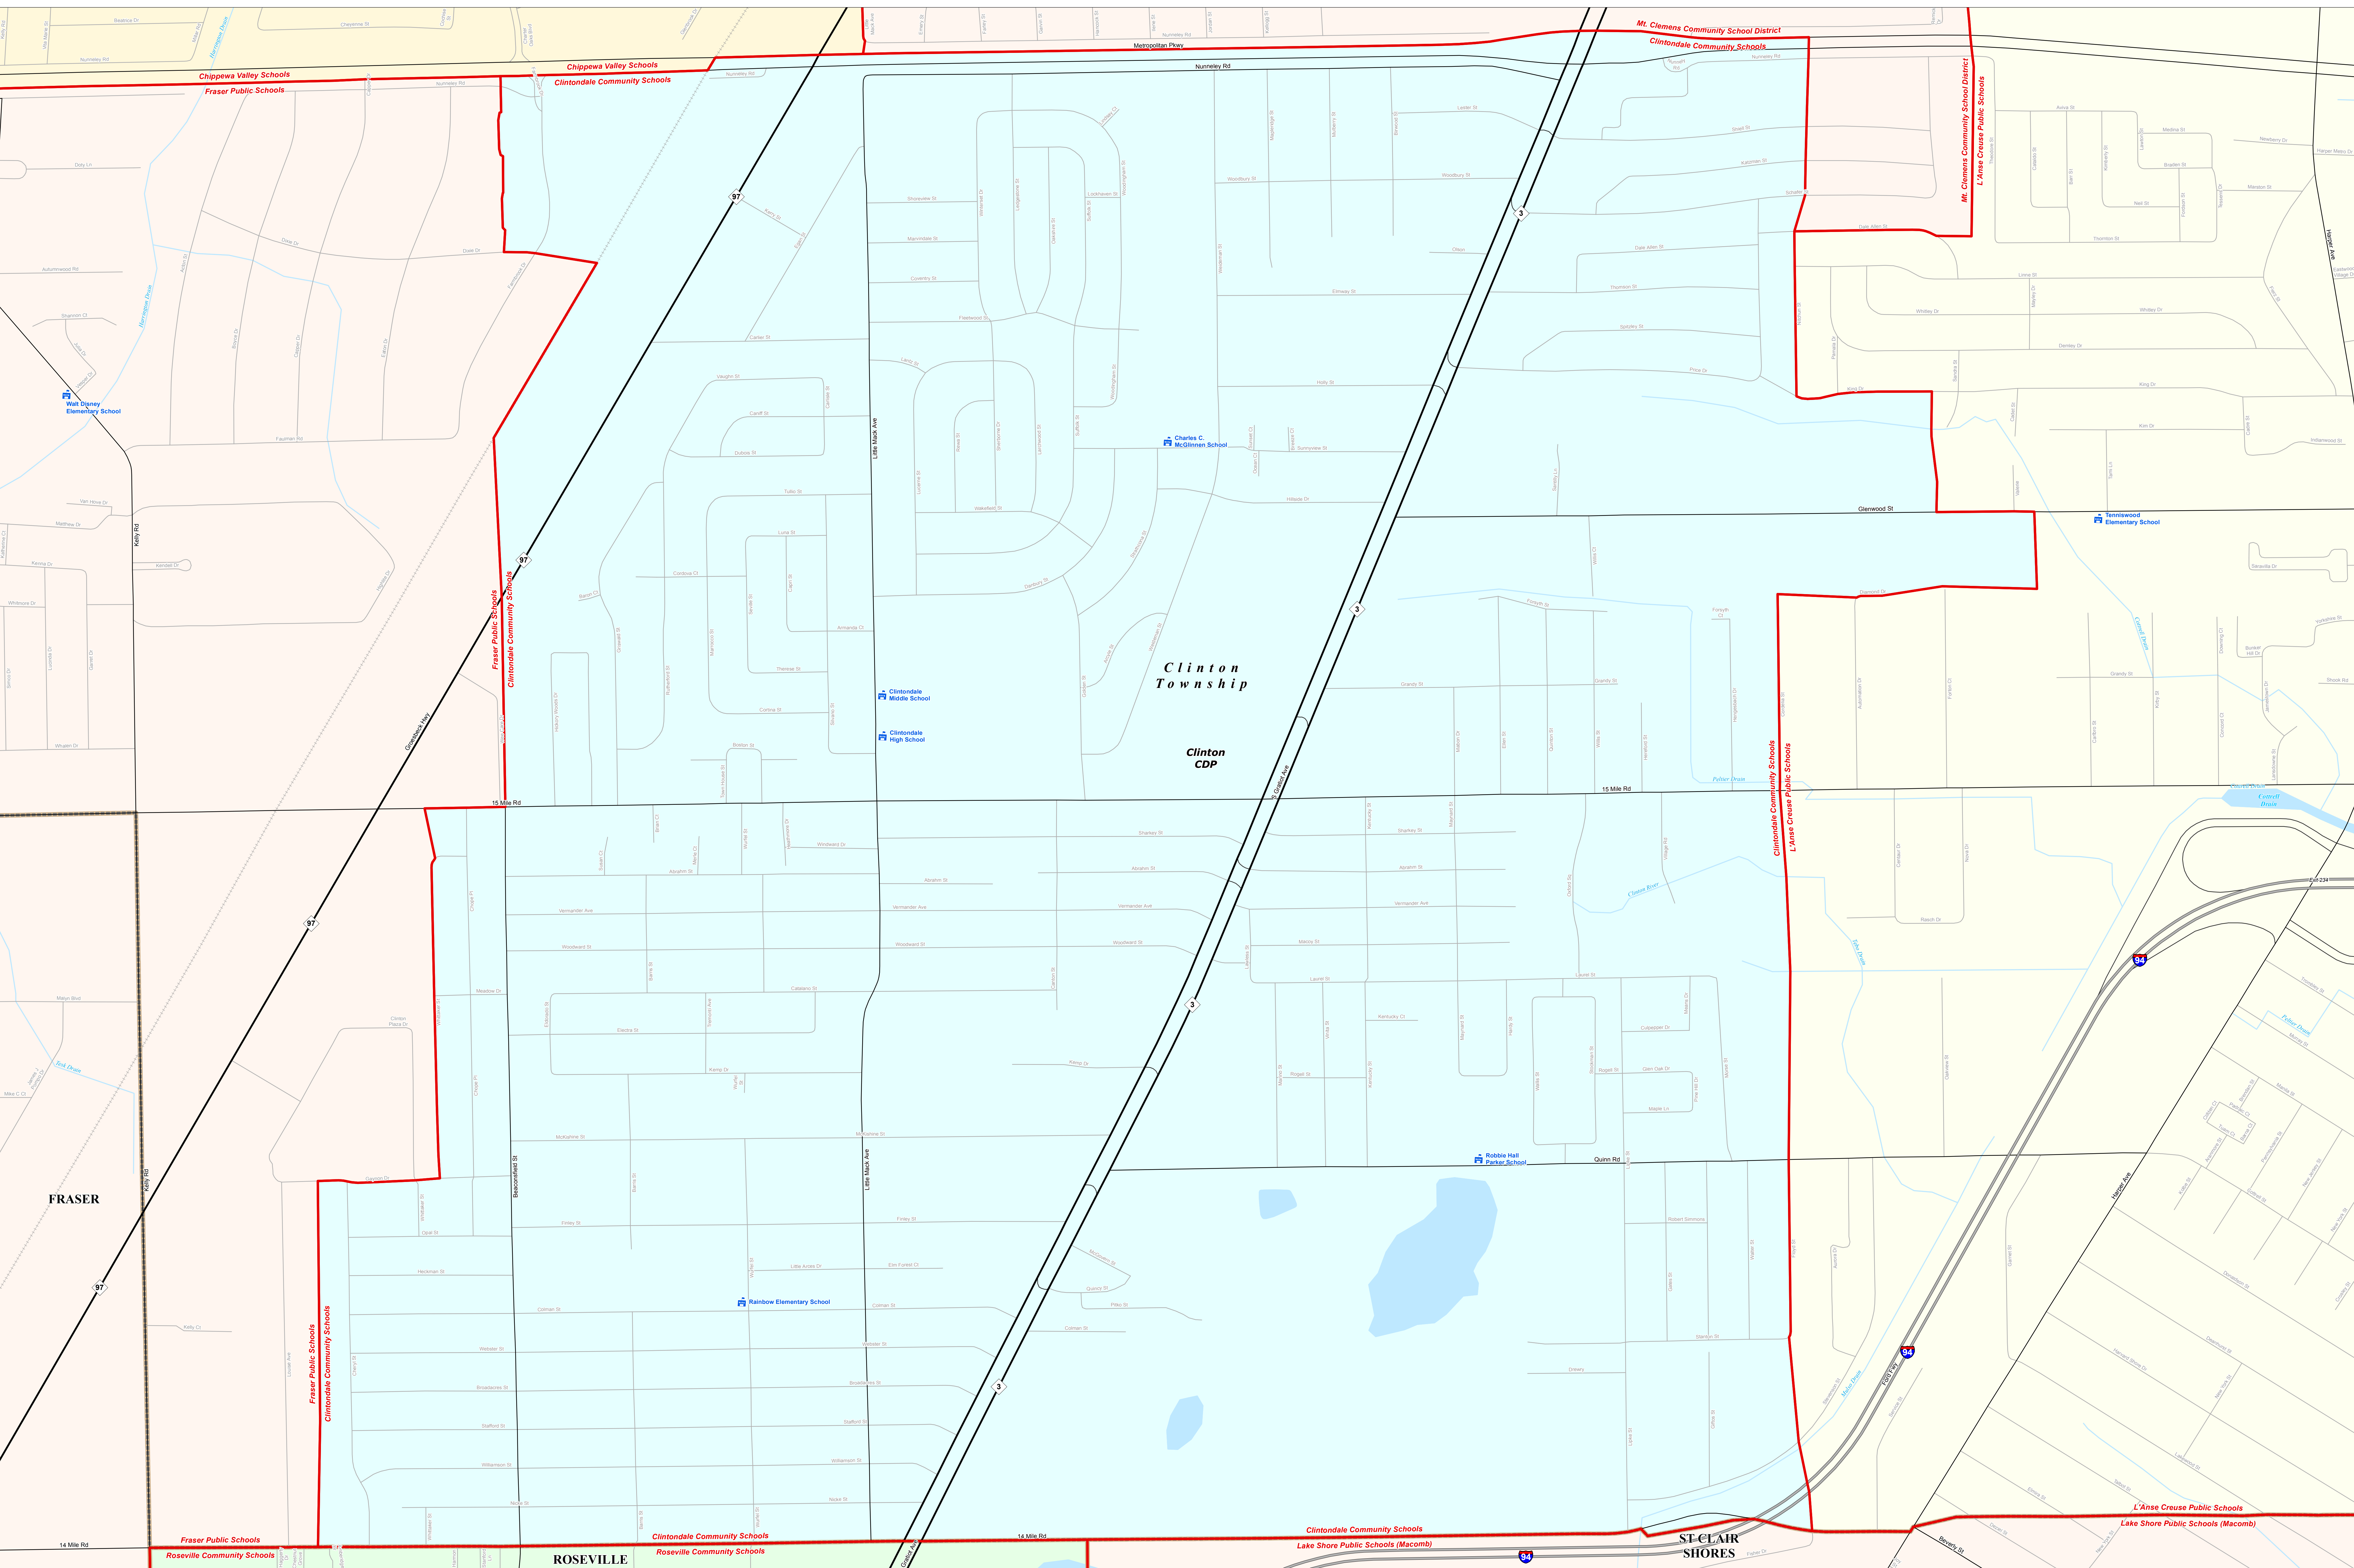

CLINTONDALE COMMUNITY SCHOOLS

Macomb ISD

0 0.25 0.5 1 Miles

Legend	
	School District
	Unincorporated Place
	School
	Freeway
	Water Feature
	City
	Highway
	River, Stream, or Drain
	Township
	Primary Road
	Village
	Local Road
	Census Designated Place
	Railroad